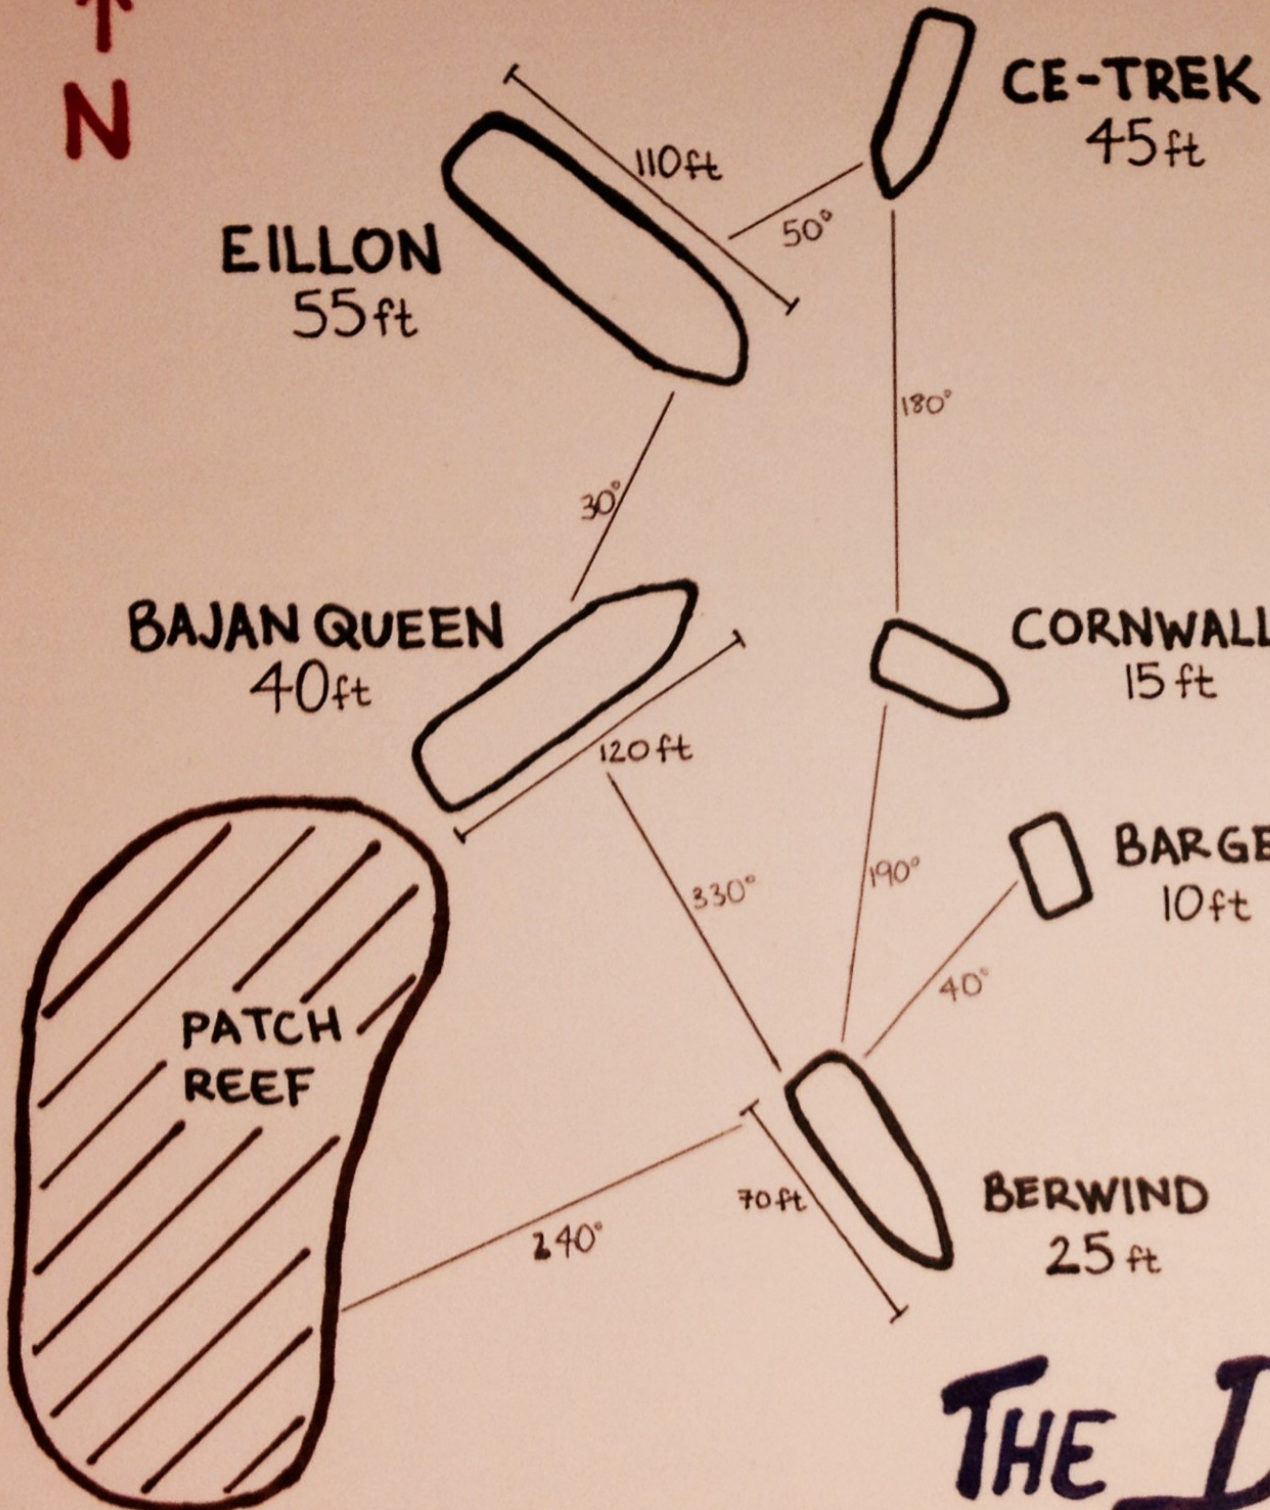

CARLISLE BAY
MARINE PARK

SHORE →

THE DIVE SHOP LTD